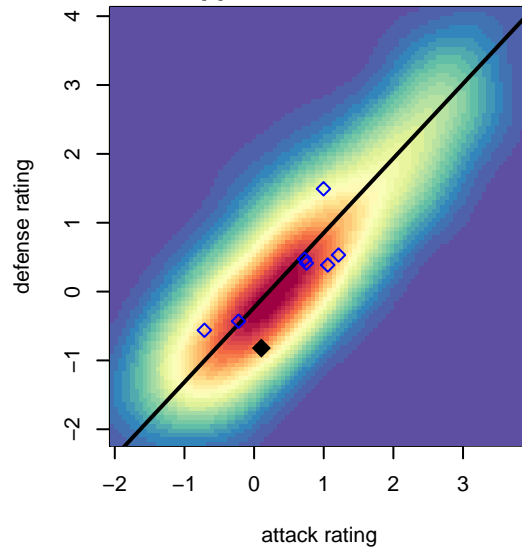

Cascade Rush White G04

Cascade Rush FC
, OR
G04 total strength=697
attack=1.11 defense=0.44

alt names used:
CASCADE RUSH 04 (OR)
Cascade Rush White

Venues played:
2016 Capital Cup GU13
2016 Bend Premier Cup Meg Morris (Silver) Di

**attack and defense variance (black dot)
relative to other teams
and top 10 in region**

**attack and defense rating
relative to others at age
and all opponents in last 13 months**

**attack and defense rating
relative to others at age
and all opponents in last 13 months**

Performance relative to 13 month average

Performance relative to 13 month average

Distribution of opponents
 Red = Lose zone, Blue = Win zone, Green = Even
 Black line separates win/lose zones

lot. A=Neither has attack advantage, B=Opponent has both attack and defense advantage, C=Opponent has both attack and defense disadvantage, D=Both have