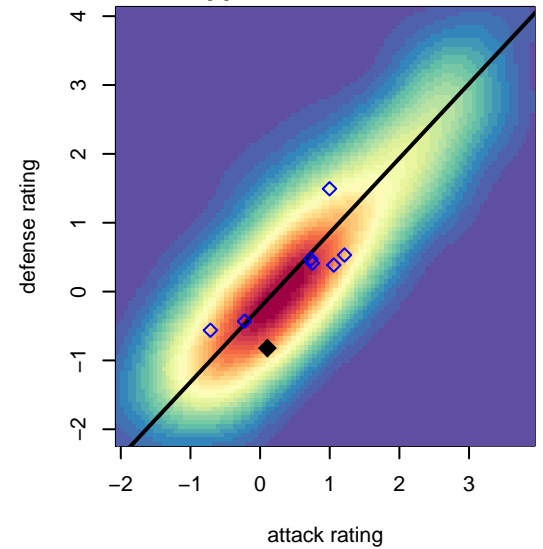

Cascade Rush White G04

Cascade Rush FC
, OR
G04 total strength=697
attack=1.11 defense=0.44

alt names used:
CASCADE RUSH 04 (OR)
Cascade Rush White

Venues played:
2016 Capital Cup GU13
2016 Bend Premier Cup Meg Morris (Silver) Di

**attack and defense variance (black dot)
relative to other teams
and top 10 in region**

**attack and defense rating
relative to others at age
and all opponents in last 13 months**

**attack and defense rating
relative to others at age
and all opponents in last 13 months**

Performance relative to 13 month average

Performance relative to 13 month average

Distribution of opponents
 Red = Lose zone, Blue = Win zone, Green = Even
 Black line separates win/lose zones

lot. A=Neither has attack advantage, B=Opponent has both attack and defense advantage, C=Opponent has both attack and defense disadvantage, D=Both have