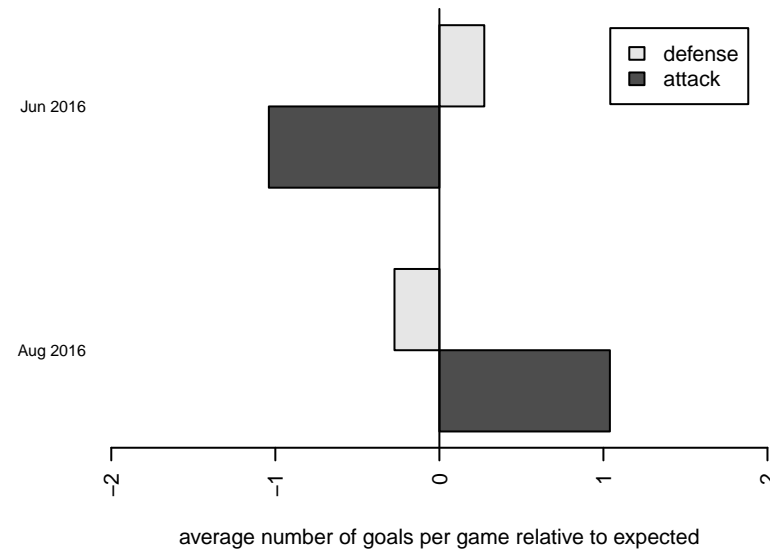

Cascade Rush White G04

Cascade Rush FC
, OR
G04 total strength=697
attack=1.11 defense=0.44

alt names used:
CASCADE RUSH 04 (OR)
Cascade Rush White

Venues played:
2016 Capital Cup GU13
2016 Bend Premier Cup Meg Morris (Silver) Di

**attack and defense variance (black dot)
relative to other teams
and top 10 in region**

**attack and defense rating
relative to others at age
and all opponents in last 13 months**

**attack and defense rating
relative to others at age
and all opponents in last 13 months**

Performance relative to 13 month average

Performance relative to 13 month average

Distribution of opponents
 Red = Lose zone, Blue = Win zone, Green = Even
 Black line separates win/lose zones

lot. A=Neither has attack advantage, B=Opponent has both attack and defense advantage, C=Opponent has both attack and defense disadvantage, D=Both have