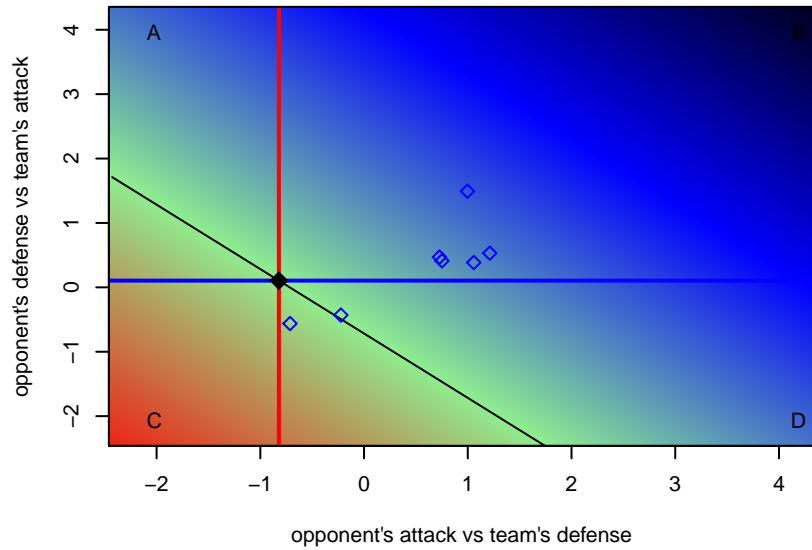

Cascade Rush White G04

Cascade Rush FC
, OR
G04 total strength=697
attack=1.11 defense=0.44

alt names used:
CASCADE RUSH 04 (OR)
Cascade Rush White

Venues played:
2016 Capital Cup GU13
2016 Bend Premier Cup Meg Morris (Silver) Di

**attack and defense variance (black dot)
relative to other teams
and top 10 in region**

**attack and defense rating
relative to others at age
and all opponents in last 13 months**

**attack and defense rating
relative to others at age
and all opponents in last 13 months**

Performance relative to 13 month average

Performance relative to 13 month average

Distribution of opponents
 Red = Lose zone, Blue = Win zone, Green = Even
 Black line separates win/lose zones

lot. A=Neither has attack advantage, B=Opponent has both attack and defense advantage, C=Opponent has both attack and defense disadvantage, D=Both have