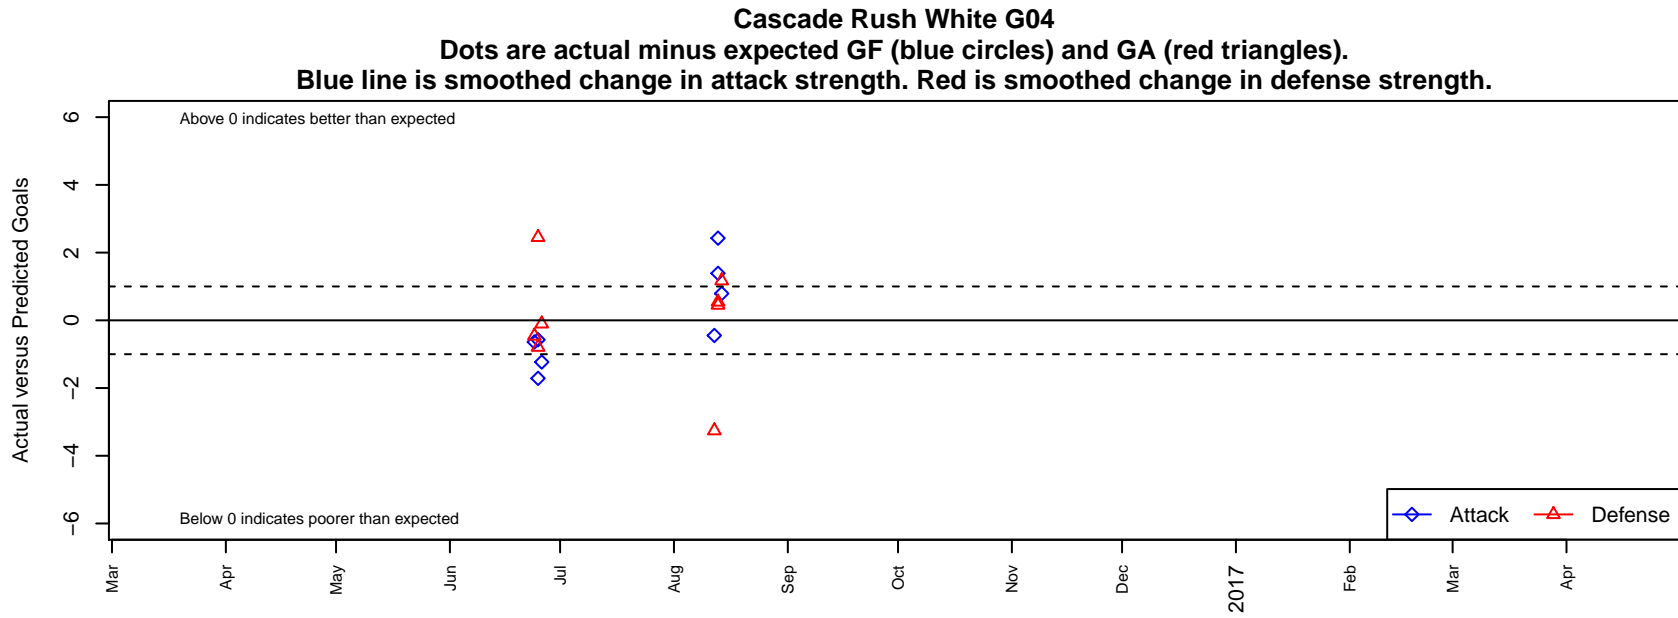

Cascade Rush White G04

Cascade Rush FC
, OR
G04 total strength=697
attack=1.11 defense=0.44

alt names used:
CASCADE RUSH 04 (OR)
Cascade Rush White

Venues played:
2016 Capital Cup GU13
2016 Bend Premier Cup Meg Morris (Silver) Di

**attack and defense variance (black dot)
relative to other teams
and top 10 in region**

**attack and defense rating
relative to others at age
and all opponents in last 13 months**

**attack and defense rating
relative to others at age
and all opponents in last 13 months**

Performance relative to 13 month average

Performance relative to 13 month average

Distribution of opponents
 Red = Lose zone, Blue = Win zone, Green = Even
 Black line separates win/lose zones

lot. A=Neither has attack advantage, B=Opponent has both attack and defense advantage, C=Opponent has both attack and defense disadvantage, D=Both have