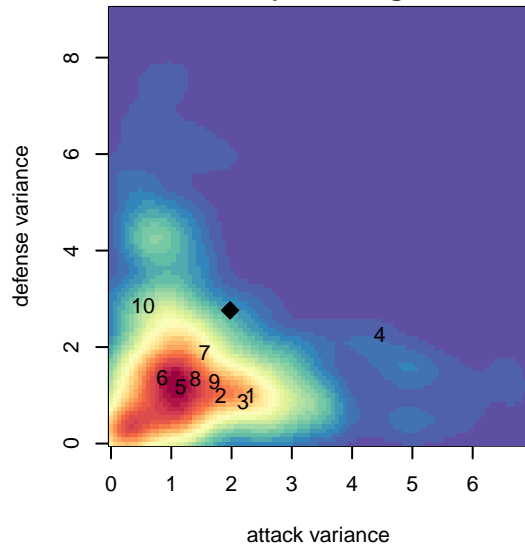

Cascade Rush White G04

Cascade Rush FC
, OR
G04 total strength=697
attack=1.11 defense=0.44

alt names used:
CASCADE RUSH 04 (OR)
Cascade Rush White

Venues played:
2016 Capital Cup GU13
2016 Bend Premier Cup Meg Morris (Silver) Di

**attack and defense variance (black dot)
relative to other teams
and top 10 in region**

**attack and defense rating
relative to others at age
and all opponents in last 13 months**

**attack and defense rating
relative to others at age
and all opponents in last 13 months**

Performance relative to 13 month average

Performance relative to 13 month average

Distribution of opponents
 Red = Lose zone, Blue = Win zone, Green = Even
 Black line separates win/lose zones

lot. A=Neither has attack advantage, B=Opponent has both attack and defense advantage, C=Opponent has both attack and defense disadvantage, D=Both have