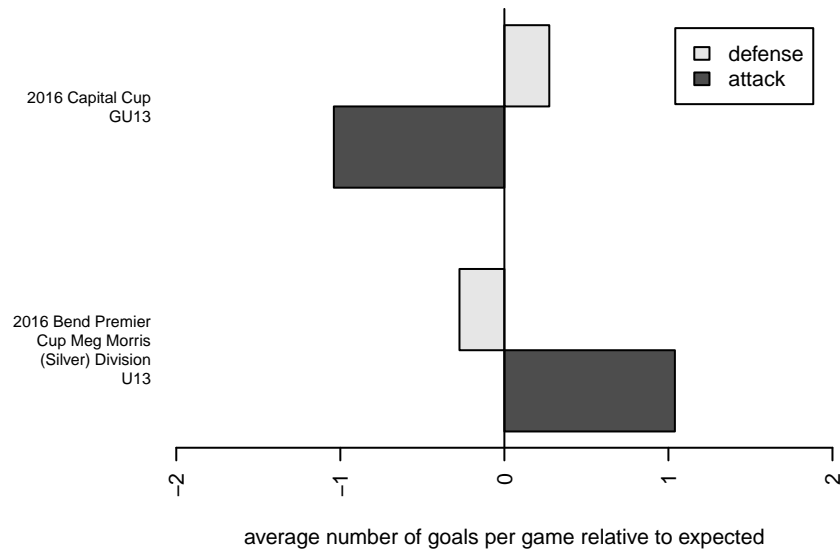

Cascade Rush White G04

Cascade Rush FC
, OR
G04 total strength=697
attack=1.11 defense=0.44

alt names used:
CASCADE RUSH 04 (OR)
Cascade Rush White

Venues played:
2016 Capital Cup GU13
2016 Bend Premier Cup Meg Morris (Silver) Di

**attack and defense variance (black dot)
relative to other teams
and top 10 in region**

**attack and defense rating
relative to others at age
and all opponents in last 13 months**

**attack and defense rating
relative to others at age
and all opponents in last 13 months**

Performance relative to 13 month average

Performance relative to 13 month average

Distribution of opponents
 Red = Lose zone, Blue = Win zone, Green = Even
 Black line separates win/lose zones

lot. A=Neither has attack advantage, B=Opponent has both attack and defense advantage, C=Opponent has both attack and defense disadvantage, D=Both have